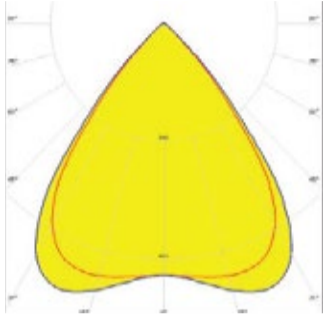

Light Distribution

Direct Direct-Indirect

CRI ≥ 90

TUNABLE
WHITE

XTREM 145 DUO (DAISY-S)

XTREM 145 DUO (DAISY-S) (DIRECT)

System Power	Dimensions
18W	L = 600mm
35W	L = 1200mm
70W	L = 2400mm

XTREM 145 DUO (DAISY-S) (DIRECT-INDIRECT)

System Power	Dimensions
25W	L = 600mm
50W	L = 1200mm
100W	L = 2400mm

Order Options

Distribution

- Direct
- Indirect
- Up-50% / Down-50%
- Up-30% / Down-70%
- Up-70% / Down-30%
- Up-20% / Down-80%
- Up-80% / Down-20%

~80° Batwing Beam

DAISY-7X1-W

~50° Wide Beam

DAISY-7X1-W-D

~50° Wide Beam

DAISY-7X1-O-D

~25 + 70° Oval Beam

DAISY-7X1-M

~35° Wide Beam

DAISY-7X1-FT-D

Forward Throwing Beam

DAISY-7X1-WW

~80° wide Beam

DAISY-7X1-WW-D

~80° Batwing Beam

DAISY-7X1-O