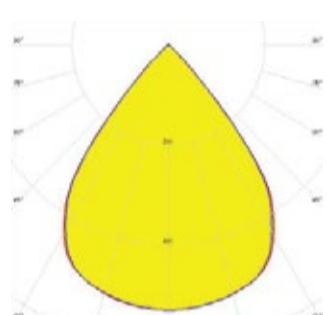

System Power	Dimensions
25W	L = 600mm
50W	L = 1200mm
100W	L = 2400mm

Order Options

Distribution

- Direct
- Indirect
- Up-50% / Down-50%
- Up-30% / Down-70%
- Up-70% / Down-30%
- Up-20% / Down-80%
- Up-80% / Down-20%

~80° Batwing Beam

DAISY-7X1-W

~50° Wide Beam

DAISY-7X1-W-D

~50° Wide Beam

DAISY-7X1-O-D

~25 + 70° Oval Beam

DAISY-7X1-M

~35° Wide Beam

DAISY-7X1-FT-D

Forward Throwing Beam

DAISY-7X1-WW

~80° wide Beam

DAISY-7X1-WW-D

~80° Batwing Beam

DAISY-7X1-O

~25 + 70° Oval Beam

DAISY-7X1-WAS

Asymmetric Beam for Wall-Washing

DAISY-7X1-M-D

~35° Wide Beam

DAISY-7X1-W2

~50° Wide Beam

DAISY-7X1-W2-D