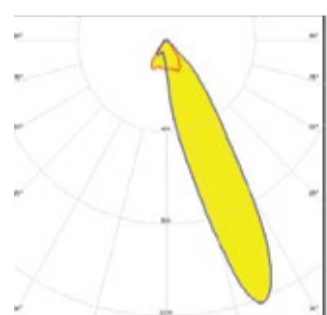

~80° Batwing Beam

DAISY-7X1-W

~50° Wide Beam

DAISY-7X1-W-D

~50° Wide Beam

DAISY-7X1-O-D

~25 + 70° Oval Beam

DAISY-7X1-M

~35° Wide Beam

DAISY-7X1-FT-D

Forward Throwing Beam

DAISY-7X1-WW

~80° wide Beam

DAISY-7X1-WW-D

~80° Batwing Beam

DAISY-7X1-O

~25 + 70° Oval Beam

DAISY-7X1-WAS

Asymmetric Beam for Wall-Washing

DAISY-7X1-M-D

~35° Wide Beam

DAISY-7X1-W2

~50° Wide Beam

DAISY-7X1-W2-D

~50° Wide Beam

DAISY-7X1-ZT25

Asymmetric Beam for Aisle Lighting

DAISY-7X1-ZT25-D

Asymmetric Beam for Aisle Lighting