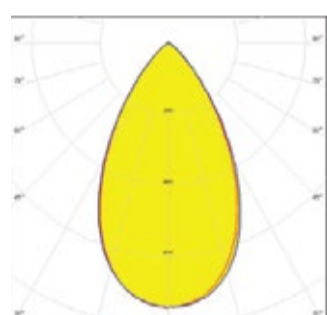

~80° Batwing Beam

DAISY-7X1-W

~50° Wide Beam

DAISY-7X1-W-D

~50° Wide Beam

DAISY-7X1-O-D

~25 + 70° Oval Beam

DAISY-7X1-M

~35° Wide Beam

DAISY-7X1-FT-D

Forward Throwing Beam

DAISY-7X1-WW

~80° wide Beam

DAISY-7X1-WW-D

~80° Batwing Beam

DAISY-7X1-O

~25 + 70° Oval Beam

DAISY-7X1-WAS

Asymmetric Beam for Wall-Washing

DAISY-7X1-M-D

~35° Wide Beam

DAISY-7X1-W2

~50° Wide Beam

DAISY-7X1-W2-D

~50° Wide Beam

DAISY-7X1-ZT25

Asymmetric Beam for Aisle Lighting

DAISY-7X1-ZT25-D

Asymmetric Beam for Aisle Lighting