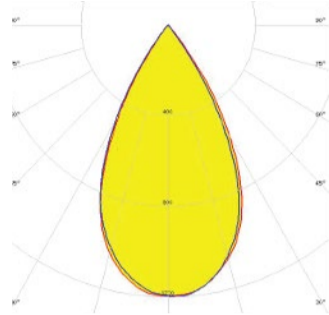

Light Distribution

Direct Direct-Indirect

CRI ≥ 90

TUNABLE
WHITE

XTREM 145 DUO (DAISY-S)

XTREM 145 DUO (DAISY-S) (DIRECT)

System Power	Dimensions
18W	L = 600mm
35W	L = 1200mm
70W	L = 2400mm

XTREM 145 DUO (DAISY-S) (DIRECT-INDIRECT)

System Power	Dimensions
25W	L = 600mm
50W	L = 1200mm
100W	L = 2400mm

Order Options

Distribution

- Direct
- Indirect
- Up-50% / Down-50%
- Up-30% / Down-70%
- Up-70% / Down-30%
- Up-20% / Down-80%
- Up-80% / Down-20%

~80° Batwing Beam

DAISY-7X1-W

~50° Wide Beam

DAISY-7X1-W-D

~50° Wide Beam

DAISY-7X1-O-D

~25 + 70° Oval Beam

DAISY-7X1-M

~35° Wide Beam

DAISY-7X1-FT-D

Forward Throwing Beam

DAISY-7X1-WW

~80° wide Beam

DAISY-7X1-WW-D

~80° Batwing Beam

DAISY-7X1-O