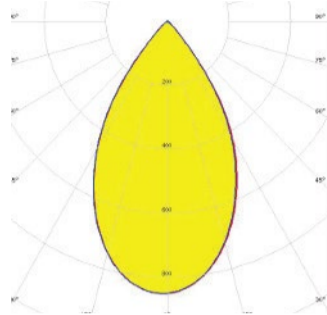

Light Distribution

Direct Direct-Indirect

CRI ≥ 90

TUNABLE
WHITE

XTREM 145 DUO (DAISY-S)

XTREM 145 DUO (DAISY-S) (DIRECT)

System Power	Dimensions
18W	L = 600mm
35W	L = 1200mm
70W	L = 2400mm

XTREM 145 DUO (DAISY-S) (DIRECT-INDIRECT)

System Power	Dimensions
25W	L = 600mm
50W	L = 1200mm
100W	L = 2400mm

Order Options

Distribution

- Direct
- Indirect
- Up-50% / Down-50%
- Up-30% / Down-70%
- Up-70% / Down-30%
- Up-20% / Down-80%
- Up-80% / Down-20%

~80° Batwing Beam

DAISY-7X1-W

~50° Wide Beam

DAISY-7X1-W-D

~50° Wide Beam

DAISY-7X1-O-D

~25 + 70° Oval Beam

DAISY-7X1-M

~35° Wide Beam

DAISY-7X1-FT-D

Forward Throwing Beam

DAISY-7X1-WW

~80° wide Beam

DAISY-7X1-WW-D

~80° Batwing Beam

DAISY-7X1-O