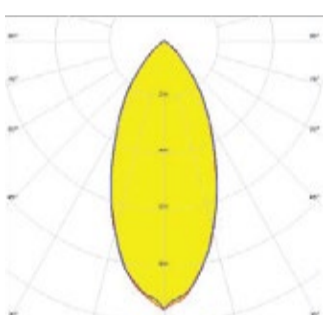

System Power	Dimensions
25W	L = 600mm
50W	L = 1200mm
100W	L = 2400mm

Order Options

Distribution

- Direct
- Indirect
- Up-50% / Down-50%
- Up-30% / Down-70%
- Up-70% / Down-30%
- Up-20% / Down-80%
- Up-80% / Down-20%

~80° Batwing Beam

DAISY-7X1-W

~50° Wide Beam

DAISY-7X1-W-D

~50° Wide Beam

DAISY-7X1-O-D

~25 + 70° Oval Beam

DAISY-7X1-M

~35° Wide Beam

DAISY-7X1-FT-D

Forward Throwing Beam

DAISY-7X1-WW

~80° wide Beam

DAISY-7X1-WW-D

~80° Batwing Beam

DAISY-7X1-O

~25 + 70° Oval Beam

DAISY-7X1-WAS

Asymmetric Beam for Wall-Washing

DAISY-7X1-M-D

~35° Wide Beam

DAISY-7X1-W2

~50° Wide Beam

DAISY-7X1-W2-D