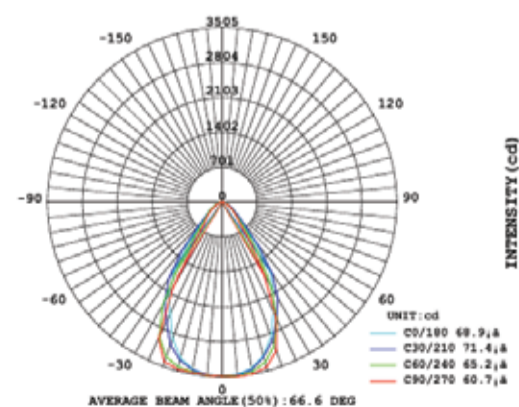

XTREM 145 DUO (DAISY-S)

XTREM 145 DUO (DAISY-S) (DIRECT)

System Power	Dimensions
18W	L = 600mm
35W	L = 1200mm
70W	L = 2400mm

XTREM 145 DUO (DAISY-S) (DIRECT-INDIRECT)

System Power	Dimensions
25W	L = 600mm
50W	L = 1200mm
100W	L = 2400mm

Order Options

Distribution

- Direct
- Indirect
- Up-50% / Down-50%
- Up-30% / Down-70%
- Up-70% / Down-30%
- Up-20% / Down-80%
- Up-80% / Down-20%

CCT (Color Temperature)

- 3000K
- 4000K
- 5700K
- Tunable 2700K-6500K

CRI

>90

Beam Angle

66.6°

Control

- ON-OFF
- ON-OFF (FLICKER FREE)
- DALI-2 DT6
- DALI-2 DT8
- DALI +

Mounting Type

- Pendent
- Recessed

Material Color

RAL As Per Request

Photometric

LUMINOUS INTENSITY DISTRIBUTION