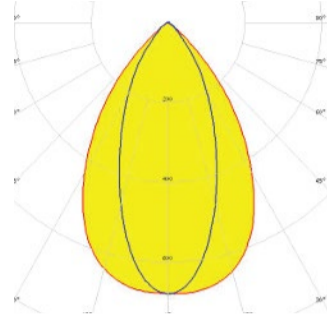

System Power	Dimensions
25W	L = 600mm
50W	L = 1200mm
100W	L = 2400mm

Order Options

Distribution

- Direct
- Indirect
- Up-50% / Down-50%
- Up-30% / Down-70%
- Up-70% / Down-30%
- Up-20% / Down-80%
- Up-80% / Down-20%

~80° Batwing Beam

DAISY-7X1-W

~50° Wide Beam

DAISY-7X1-W-D

~50° Wide Beam

DAISY-7X1-O-D

~25 + 70° Oval Beam

DAISY-7X1-M

~35° Wide Beam

DAISY-7X1-FT-D

Forward Throwing Beam

DAISY-7X1-WW

~80° wide Beam

DAISY-7X1-WW-D

~80° Batwing Beam

DAISY-7X1-O

~25 + 70° Oval Beam

DAISY-7X1-WAS

Asymmetric Beam for Wall-Washing

DAISY-7X1-M-D

~35° Wide Beam

DAISY-7X1-W2

~50° Wide Beam

DAISY-7X1-W2-D