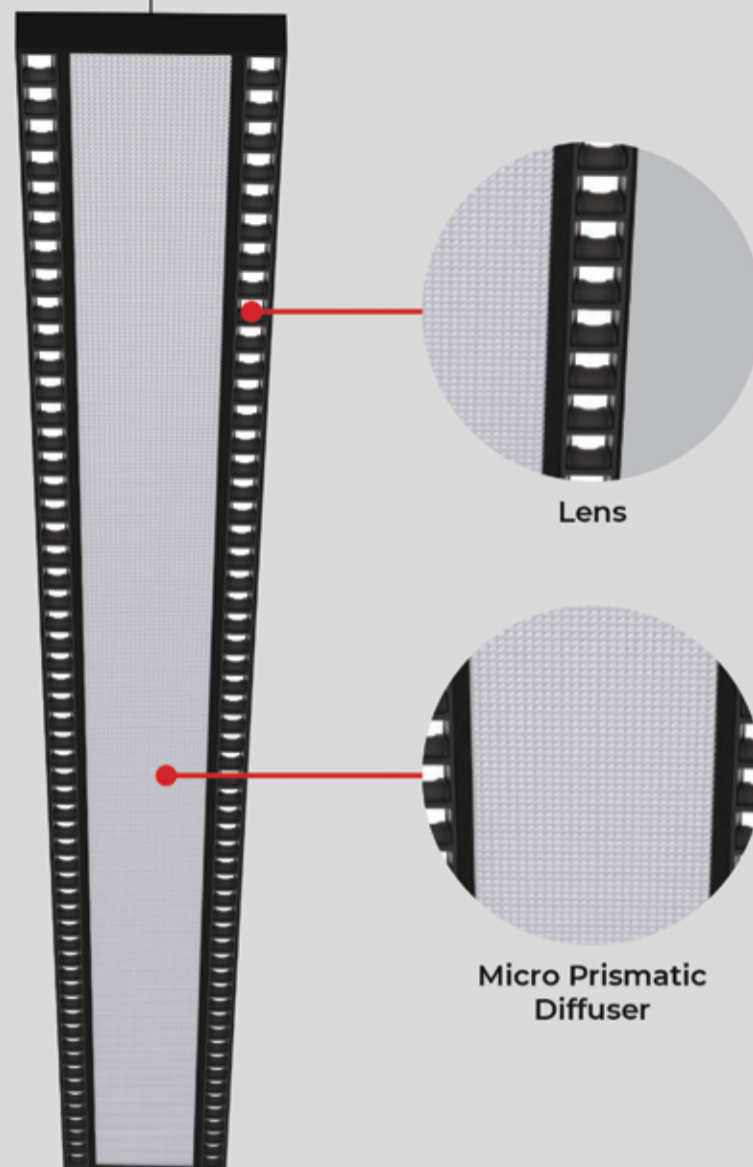

SDCM <3

Lens + Micro Prismatic Diffuser

L70 @50,000h

Aluminium

Types

Pendant/ Recessed

Single Line Diagram

Pendant/ Recessed Mounted

Profile Code

SY-115

XTREME 145 DUO (DAISY-S)

Xtreme 145 Duo (Daisy-S) has :

- Extruded Aluminium Luminaire Housing
- Premium Finish Powder coating
- Lens + Prismatic double diffuser
- Glare control with Uniform illumination
- Energy efficient LED with high colour rendering
- LED PCB mounted on insert design with heat sink
- Snap fit system with No visible screw
- Pendant using suspension cable with M6 bolt and fastener
- Bottom opening for easy maintenance

Light Distribution

Direct Direct-Indirect

CRI ≥ 90

TUNABLE
WHITE

XTREM 145 DUO (DAISY-S)

XTREM 145 DUO (DAISY-S) (DIRECT)

System Power	Dimensions
18W	L = 600mm
35W	L = 1200mm
70W	L = 2400mm

XTREM 145 DUO (DAISY-S) (DIRECT-INDIRECT)

System Power	Dimensions
25W	L = 600mm
50W	L = 1200mm
100W	L = 2400mm

Order Options

Distribution

- Direct
- Indirect
- Up-50% / Down-50%
- Up-30% / Down-70%
- Up-70% / Down-30%
- Up-20% / Down-80%
- Up-80% / Down-20%