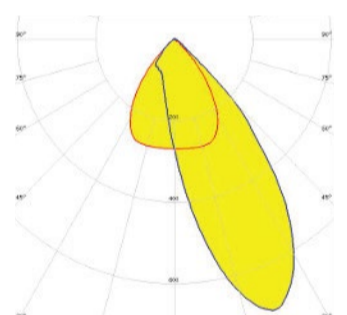

~80° Batwing Beam

DAISY-7X1-W

~50° Wide Beam

DAISY-7X1-W-D

~50° Wide Beam

DAISY-7X1-O-D

~25 + 70° Oval Beam

DAISY-7X1-M

~35° Wide Beam

DAISY-7X1-FT-D

Forward Throwing Beam

DAISY-7X1-WW

~80° wide Beam

DAISY-7X1-WW-D

~80° Batwing Beam

DAISY-7X1-O

~25 + 70° Oval Beam

DAISY-7X1-WAS

Asymmetric Beam for Wall-Washing

DAISY-7X1-M-D

~35° Wide Beam

DAISY-7X1-W2

~50° Wide Beam

DAISY-7X1-W2-D

~50° Wide Beam

DAISY-7X1-ZT25

Asymmetric Beam for Aisle Lighting

DAISY-7X1-ZT25-D

Asymmetric Beam for Aisle Lighting