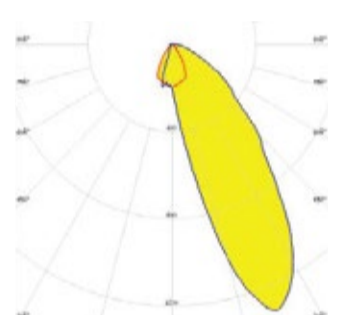

~80° Batwing Beam

DAISY-7X1-W

~50° Wide Beam

DAISY-7X1-W-D

~50° Wide Beam

DAISY-7X1-O-D

~25 + 70° Oval Beam

DAISY-7X1-M

~35° Wide Beam

DAISY-7X1-FT-D

Forward Throwing Beam

DAISY-7X1-WW

~80° wide Beam

DAISY-7X1-WW-D

~80° Batwing Beam

DAISY-7X1-O

~25 + 70° Oval Beam

DAISY-7X1-WAS

Asymmetric Beam for Wall-Washing

DAISY-7X1-M-D

~35° Wide Beam

DAISY-7X1-W2

~50° Wide Beam

DAISY-7X1-W2-D

~50° Wide Beam

DAISY-7X1-ZT25

Asymmetric Beam for Aisle Lighting

DAISY-7X1-ZT25-D

Asymmetric Beam for Aisle Lighting