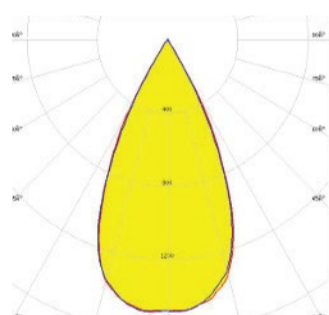

~80° Batwing Beam

DAISY-7X1-W

~50° Wide Beam

DAISY-7X1-W-D

~50° Wide Beam

DAISY-7X1-O-D

~25 + 70° Oval Beam

DAISY-7X1-M

~35° Wide Beam

DAISY-7X1-FT-D

Forward Throwing Beam

DAISY-7X1-WW

~80° wide Beam

DAISY-7X1-WW-D

~80° Batwing Beam

DAISY-7X1-O

~25 + 70° Oval Beam

DAISY-7X1-WAS

Asymmetric Beam for Wall-Washing

DAISY-7X1-M-D

~35° Wide Beam

DAISY-7X1-W2

~50° Wide Beam

DAISY-7X1-W2-D

~50° Wide Beam

DAISY-7X1-ZT25

Asymmetric Beam for Aisle Lighting

DAISY-7X1-ZT25-D

Asymmetric Beam for Aisle Lighting