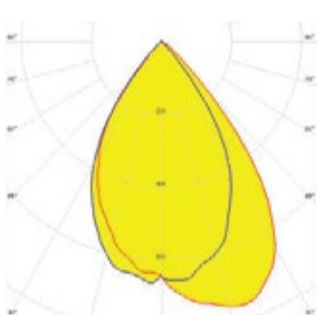

System Power	Dimensions
25W	L = 600mm
50W	L = 1200mm
100W	L = 2400mm

Order Options

Distribution

- Direct
- Indirect
- Up-50% / Down-50%
- Up-30% / Down-70%
- Up-70% / Down-30%
- Up-20% / Down-80%
- Up-80% / Down-20%

~80° Batwing Beam

DAISY-7X1-W

~50° Wide Beam

DAISY-7X1-W-D

~50° Wide Beam

DAISY-7X1-O-D

~25 + 70° Oval Beam

DAISY-7X1-M

~35° Wide Beam

DAISY-7X1-FT-D

Forward Throwing Beam

DAISY-7X1-WW

~80° wide Beam

DAISY-7X1-WW-D

~80° Batwing Beam

DAISY-7X1-O

~25 + 70° Oval Beam

DAISY-7X1-WAS

Asymmetric Beam for Wall-Washing

DAISY-7X1-M-D

~35° Wide Beam

DAISY-7X1-W2

~50° Wide Beam

DAISY-7X1-W2-D