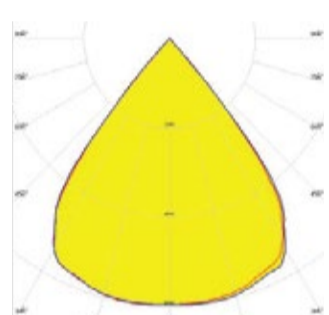

System Power	Dimensions
25W	L = 600mm
50W	L = 1200mm
100W	L = 2400mm

Order Options

Distribution

- Direct
- Indirect
- Up-50% / Down-50%
- Up-30% / Down-70%
- Up-70% / Down-30%
- Up-20% / Down-80%
- Up-80% / Down-20%

~80° Batwing Beam

DAISY-7X1-W

~50° Wide Beam

DAISY-7X1-W-D

~50° Wide Beam

DAISY-7X1-O-D

~25 + 70° Oval Beam

DAISY-7X1-M

~35° Wide Beam

DAISY-7X1-FT-D

Forward Throwing Beam

DAISY-7X1-WW

~80° wide Beam

DAISY-7X1-WW-D

~80° Batwing Beam

DAISY-7X1-O

~25 + 70° Oval Beam

DAISY-7X1-WAS

Asymmetric Beam for Wall-Washing

DAISY-7X1-M-D

~35° Wide Beam

DAISY-7X1-W2

~50° Wide Beam

DAISY-7X1-W2-D