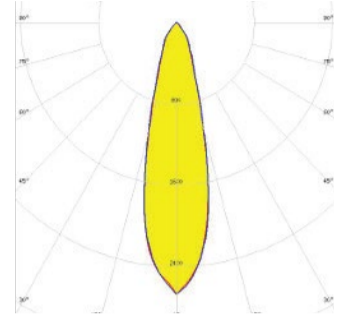

System Power	Dimensions
25W	L = 600mm
50W	L = 1200mm
100W	L = 2400mm

Order Options

Distribution

- Direct
- Indirect
- Up-50% / Down-50%
- Up-30% / Down-70%
- Up-70% / Down-30%
- Up-20% / Down-80%
- Up-80% / Down-20%

~80° Batwing Beam

DAISY-7X1-W

~50° Wide Beam

DAISY-7X1-W-D

~50° Wide Beam

DAISY-7X1-O-D

~25 + 70° Oval Beam

DAISY-7X1-M

~35° Wide Beam

DAISY-7X1-FT-D

Forward Throwing Beam

DAISY-7X1-WW

~80° wide Beam

DAISY-7X1-WW-D

~80° Batwing Beam

DAISY-7X1-O

~25 + 70° Oval Beam

DAISY-7X1-WAS

Asymmetric Beam for Wall-Washing

DAISY-7X1-M-D

~35° Wide Beam

DAISY-7X1-W2

~50° Wide Beam

DAISY-7X1-W2-D