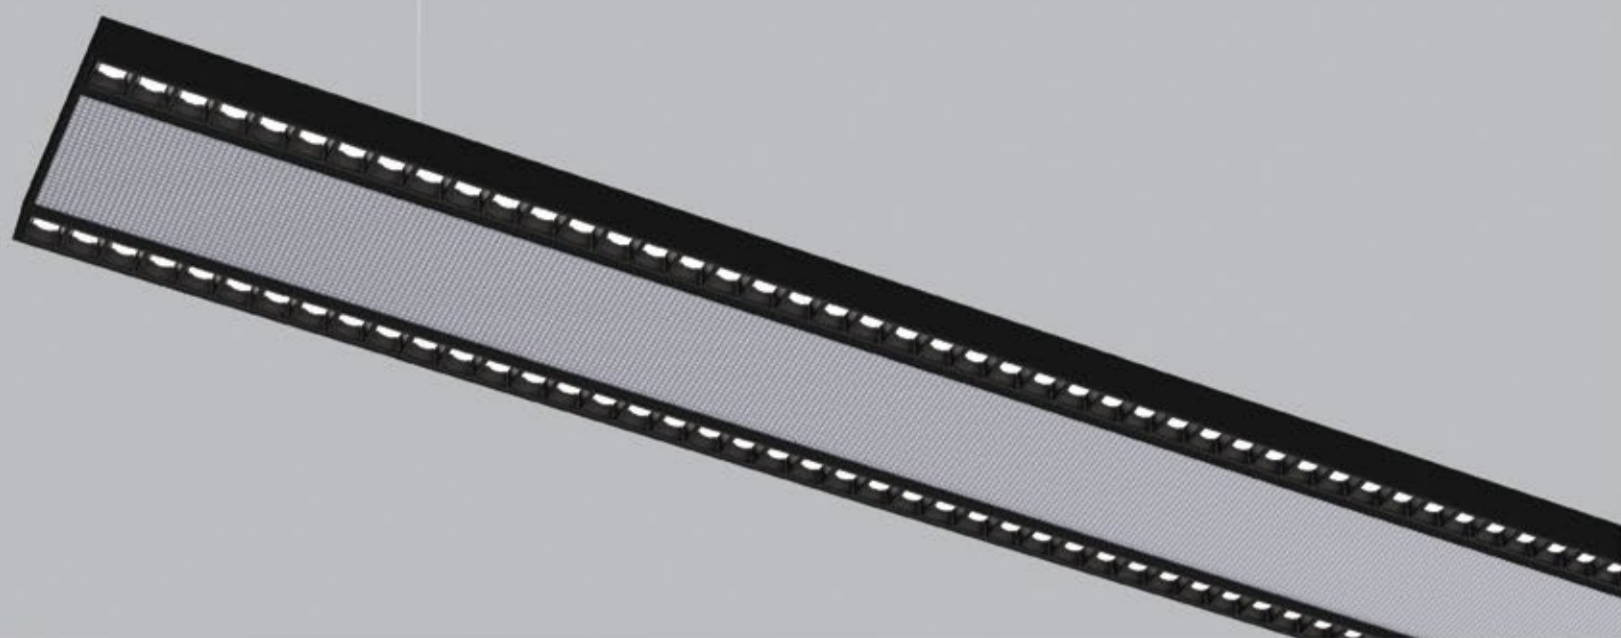

**XTREME 145
DUO (DAISY-S)**

divinity lights