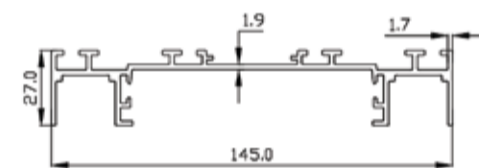

Quick Info

CRI ≥ 90

3000K/ 4000K/ 5700K

Tunable White 2700-6500K

ON-OFF/ ON-OFF (FLICKER FREE)

DALI-2 DT6 / DALI-2 DT8/ DALI+

SDCM <3

Lens + Micro Prismatic Diffuser

L70 @50,000h

Aluminium

Types

Pendant/ Recessed

Single Line Diagram

Pendant/ Recessed Mounted

Profile Code

SY-115