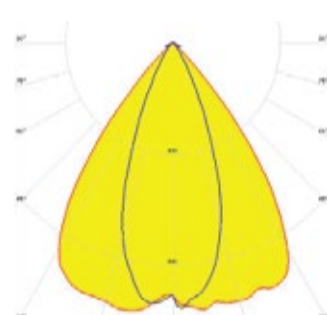

System Power	Dimensions
25W	L = 600mm
50W	L = 1200mm
100W	L = 2400mm

Order Options

Distribution

- Direct
- Indirect
- Up-50% / Down-50%
- Up-30% / Down-70%
- Up-70% / Down-30%
- Up-20% / Down-80%
- Up-80% / Down-20%

~80° Batwing Beam

DAISY-7X1-W

~50° Wide Beam

DAISY-7X1-W-D

~50° Wide Beam

DAISY-7X1-O-D

~25 + 70° Oval Beam

DAISY-7X1-M

~35° Wide Beam

DAISY-7X1-FT-D

Forward Throwing Beam

DAISY-7X1-WW

~80° wide Beam

DAISY-7X1-WW-D

~80° Batwing Beam

DAISY-7X1-O

~25 + 70° Oval Beam

DAISY-7X1-WAS

Asymmetric Beam for Wall-Washing

DAISY-7X1-M-D

~35° Wide Beam

DAISY-7X1-W2

~50° Wide Beam

DAISY-7X1-W2-D